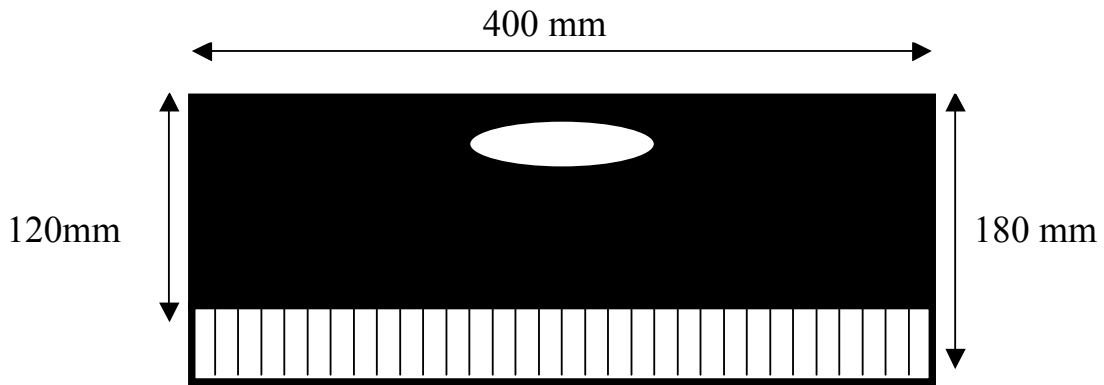

Show Cage Sizes—
Java Sparrows

This fact sheet details the specification of the Show Cage that can be used to exhibit Java Sparrows in the United Kingdom.

Other fact sheets in this series are available covering the requirements for other species of birds.

Top View

R/H. End view

L/H. End view

Front view

Drinker door. 90mm x 40mm Opens from centre to outside of cage.
Two wire safety door on inside closes to inner cage wall when closed.
White plastic Drinker mounted by sliding into fixing on inside of door.

Exterior colour and wires : Gloss Black.

Interior colour : Mat White.

Perches : 14/15 mm diameter unpainted wood dowel with boss on rear wall. Evenly spaced 150mm apart and 130mm from cage floor.

Cage label : Positioned in centre of front rail.