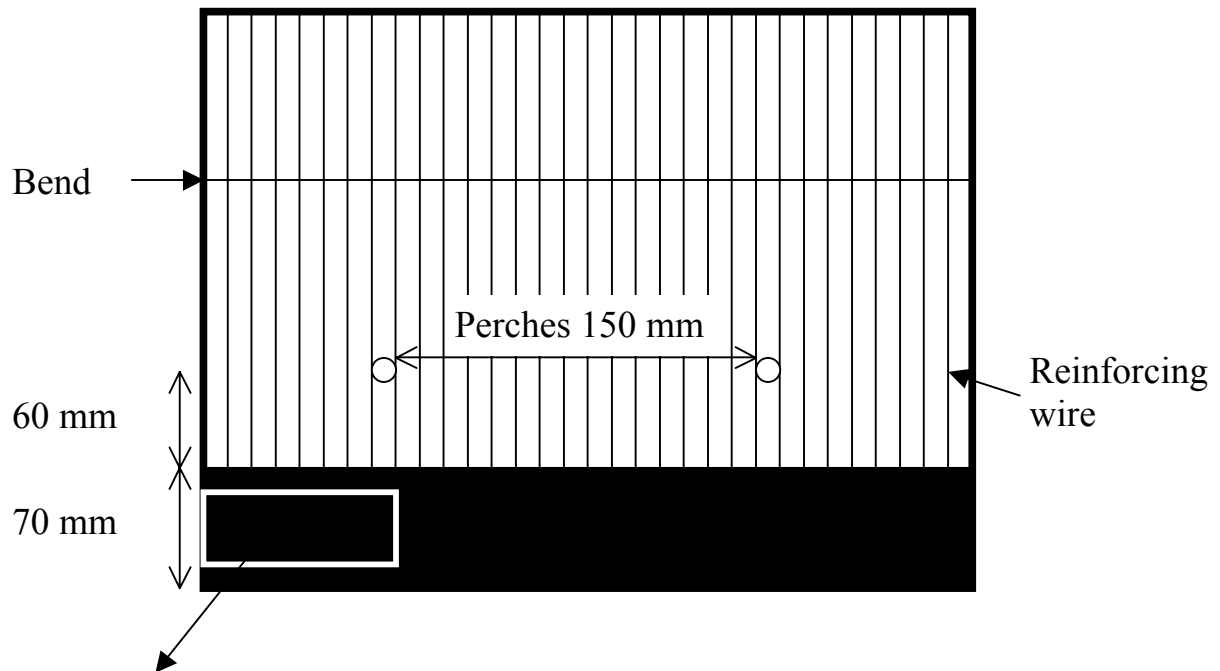

Show Cage Sizes—
Java Sparrows

This fact sheet details the specification of the Show Cage that can be used to exhibit Java Sparrows in the United Kingdom.

Other fact sheets in this series are available covering the requirements for other species of birds.

Top View

R/H. End view

L/H. End view

Front view

Drinker door. 90mm x 40mm Opens from centre to outside of cage.
Two wire safety door on inside closes to inner cage wall when closed.
White plastic Drinker mounted by sliding into fixing on inside of door.

Exterior colour and wires : Gloss Black.

Interior colour : Mat White.

Perches : 14/15 mm diameter unpainted wood dowel with boss on rear wall. Evenly spaced 150mm apart and 130mm from cage floor.

Cage label : Positioned in centre of front rail.