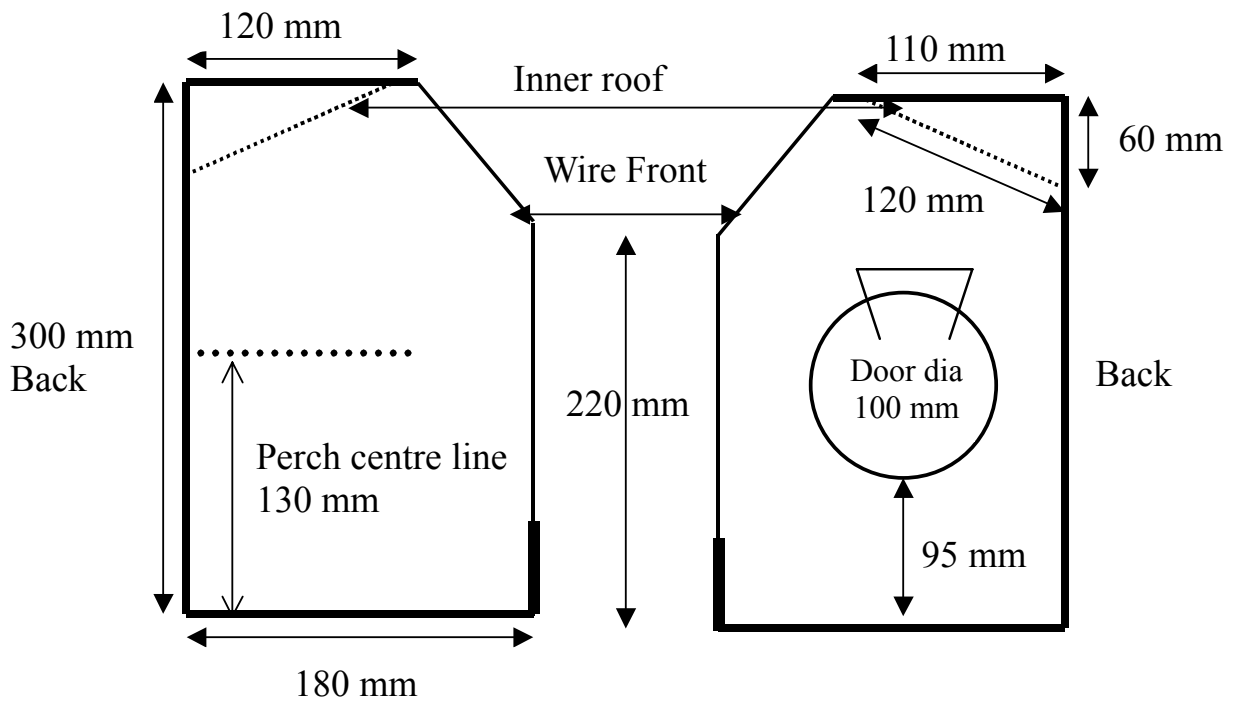

Show Cage Sizes—
Java Sparrows

This fact sheet details the specification of the Show Cage that can be used to exhibit Java Sparrows in the United Kingdom.

Other fact sheets in this series are available covering the requirements for other species of birds.

Top View

R/H. End view

L/H. End view

Front view

Drinker door. 90mm x 40mm Opens from centre to outside of cage.
Two wire safety door on inside closes to inner cage wall when closed.
White plastic Drinker mounted by sliding into fixing on inside of door.

Exterior colour and wires : Gloss Black.

Interior colour : Mat White.

Perches : 14/15 mm diameter unpainted wood dowel with boss on rear wall. Evenly spaced 150mm apart and 130mm from cage floor.

Cage label : Positioned in centre of front rail.