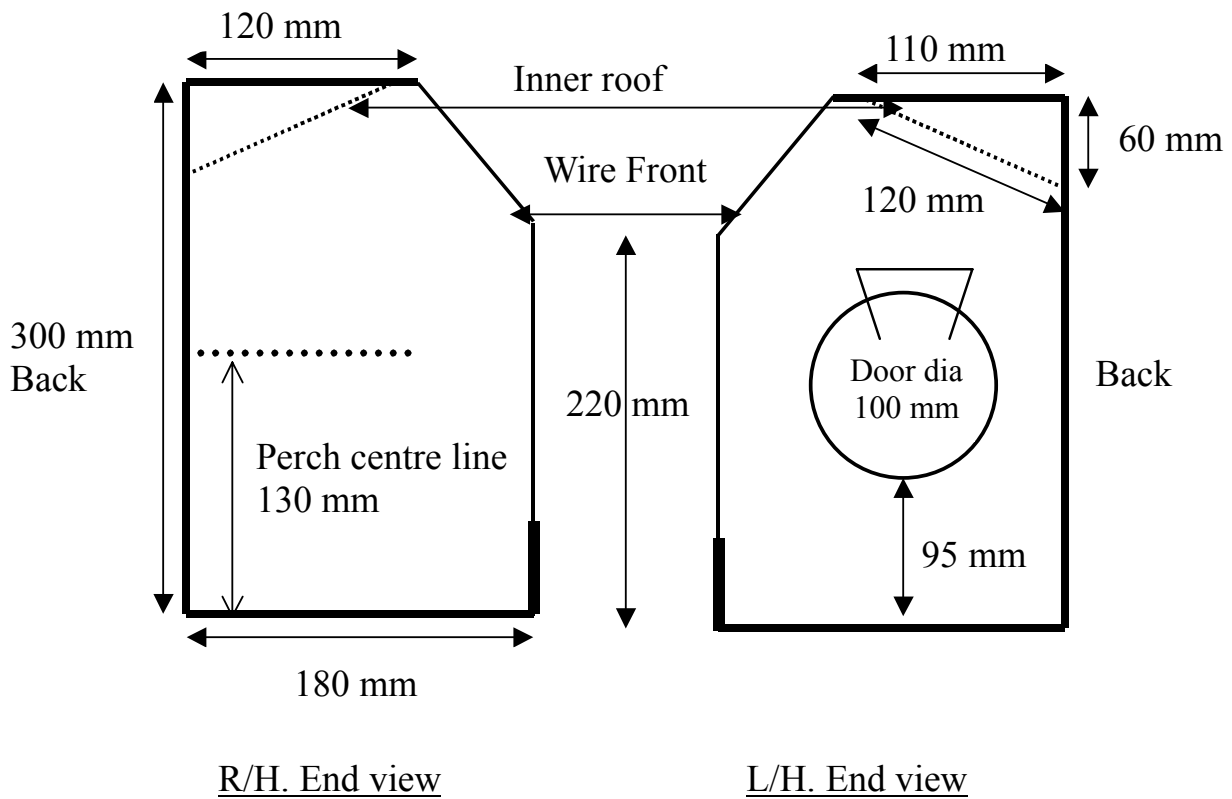

Show Cage Sizes—
Java Sparrows

This fact sheet details the specification of the Show Cage that can be used to exhibit Java Sparrows in the United Kingdom.

Other fact sheets in this series are available covering the requirements for other species of birds.

Top View

Front view

Drinker door. 90mm x 40mm Opens from centre to outside of cage.
Two wire safety door on inside closes to inner cage wall when closed.
White plastic Drinker mounted by sliding into fixing on inside of door.

Exterior colour and wires : Gloss Black.

Interior colour : Mat White.

Perches : 14/15 mm diameter unpainted wood dowel with boss on rear wall. Evenly spaced 150mm apart and 130mm from cage floor.

Cage label : Positioned in centre of front rail.