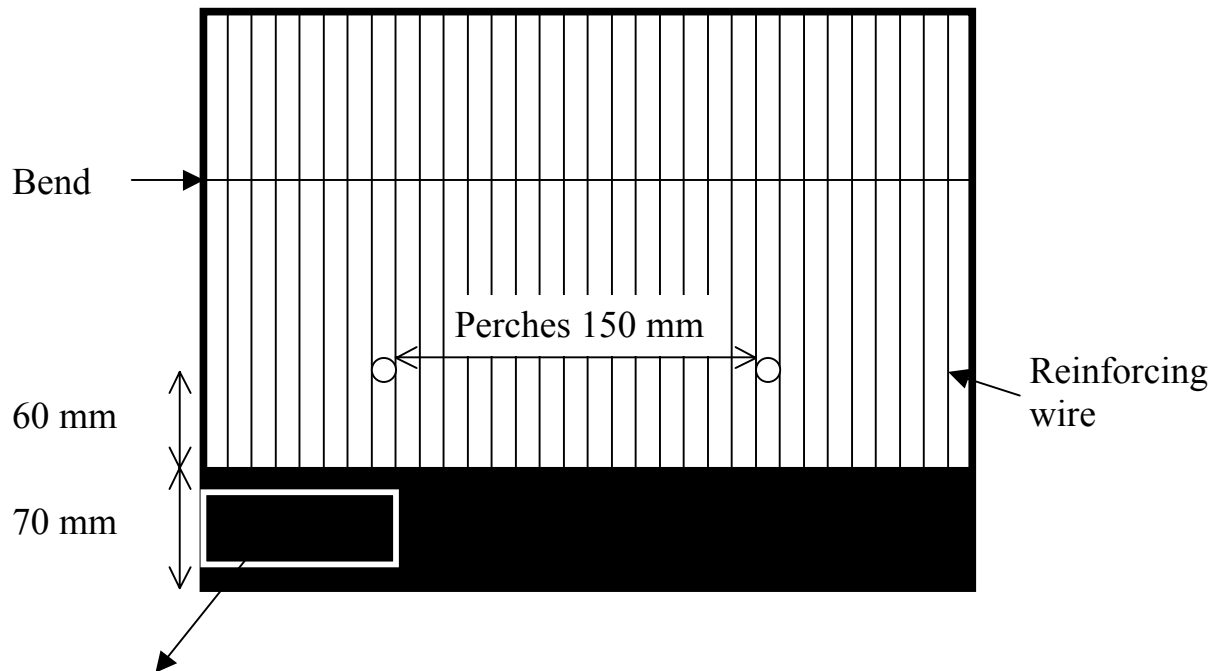

Show Cage Sizes—
Java Sparrows

This fact sheet details the specification of the Show Cage that can be used to exhibit Java Sparrows in the United Kingdom.

Other fact sheets in this series are available covering the requirements for other species of birds.

Top View

Front view

Drinker door. 90mm x 40mm Opens from centre to outside of cage.
Two wire safety door on inside closes to inner cage wall when closed.
White plastic Drinker mounted by sliding into fixing on inside of door.

Exterior colour and wires : Gloss Black.

Interior colour : Mat White.

Perches : 14/15 mm diameter unpainted wood dowel with boss on rear wall. Evenly spaced 150mm apart and 130mm from cage floor.

Cage label : Positioned in centre of front rail.