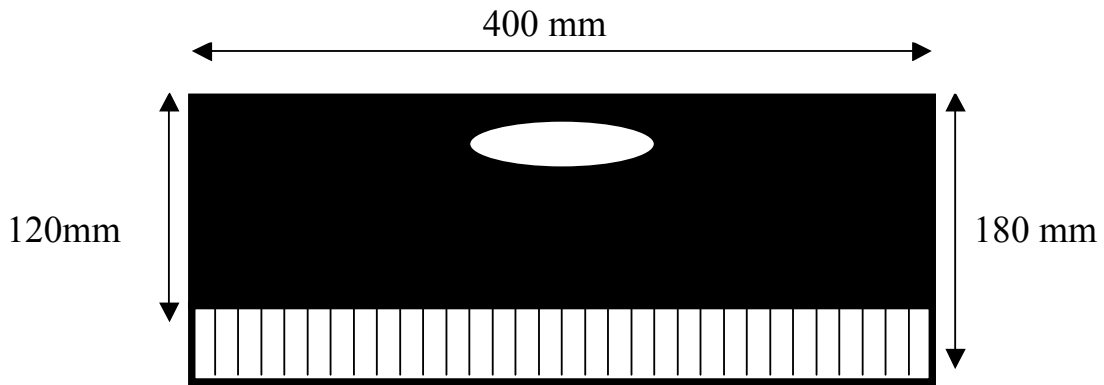

Show Cage Sizes—
Java Sparrows

This fact sheet details the specification of the Show Cage that can be used to exhibit Java Sparrows in the United Kingdom.

Other fact sheets in this series are available covering the requirements for other species of birds.

Top View

Front view

Drinker door. 90mm x 40mm Opens from centre to outside of cage.
Two wire safety door on inside closes to inner cage wall when closed.
White plastic Drinker mounted by sliding into fixing on inside of door.

Exterior colour and wires : Gloss Black.

Interior colour : Mat White.

Perches : 14/15 mm diameter unpainted wood dowel with boss on rear wall. Evenly spaced 150mm apart and 130mm from cage floor.

Cage label : Positioned in centre of front rail.